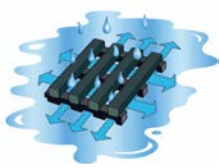

Barefoot and wet area leisure mats

The ultimate sports and leisure matting for use in wet areas where barefoot traffic is extensive.

Made from strong, non-porous PVC with channeled underbars, WetMat will automatically self-drain even the largest amounts of water. It is therefore perfect to dissipate a splash while creating one around swimming pools, saunas, hot tub and other wet areas with the many available attractive WetMat's colors.

The combination of bare feet and water provides potentially high-risk areas for slips. The humid environment with direct skin contact means that continuous hygiene is crucial.

BENEFITS

FEATURES

Certified slip resistance DIN 51097: C ASTM 1677: 0.9/0.7	Embossed surface
4-way drainage	Two-layer construction and channeled underbars
Excellent hygiene	Anti-microbial and anti-fungal additives
Easy to cut and clean, contours to uneven surfaces	Made from flexible PVC
Quick to install	Supplied in 10m rolls
UV resistant	Can be used indoor or outdoor
Fire resistant	Certified EN 13501: Cfl - S1
Enhanced branding or styling	3 standard colors

ACCESSREC barefoot & wet side matting products are specifically designed to:

- ❖ Reduce slip and fall accidents;
- ❖ Protect from fungal and bacterial contamination;
- ❖ Provide underfoot comfort.

ACCESSREC barefoot & wet side matting features a non-porous construction, excellent drainage with high slip resistant and permanent anti-microbial and anti-fungal protection options.